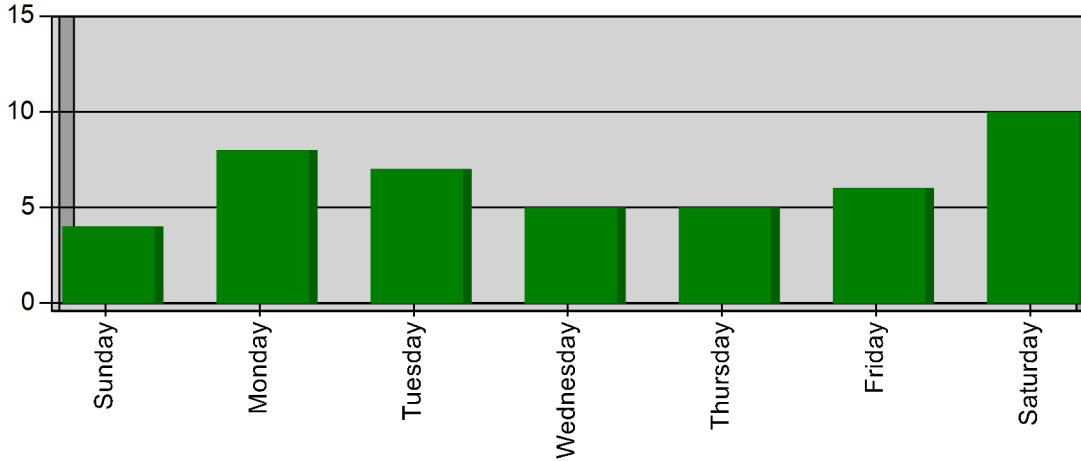

## Incidents by Day of the Week for Date Range

Start Date: 06/01/2023 | End Date: 06/30/2023

DAY OF THE WEEK	# INCIDENTS
Sunday	4
Monday	8
Tuesday	7
Wednesday	5
Thursday	5
Friday	6
Saturday	10
<b>TOTAL</b>	<b>45</b>