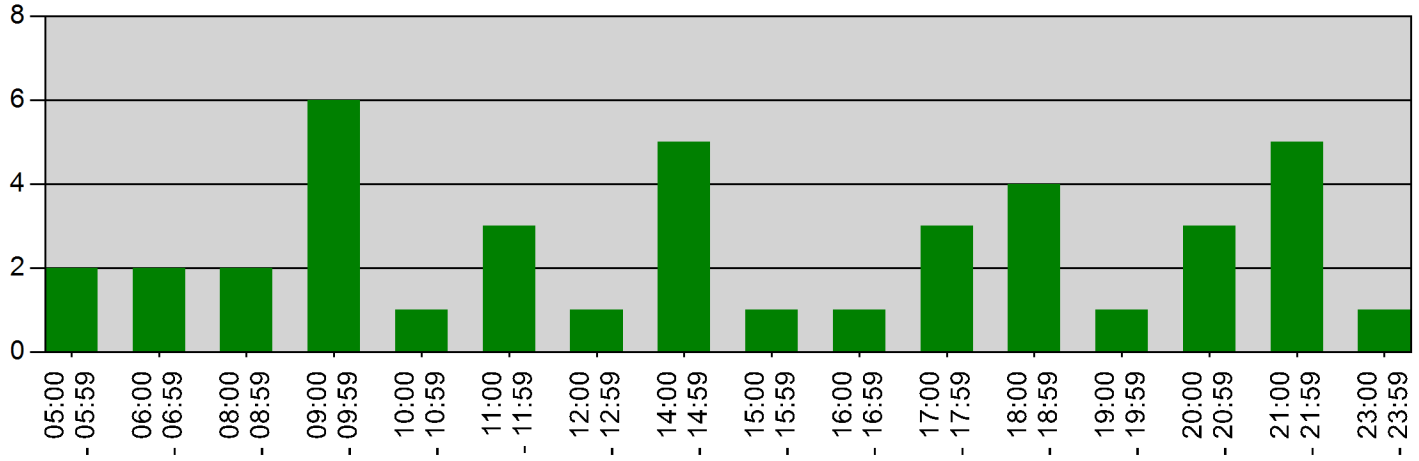

Northern York County Fire Rescue and Emergency Services

Dillsburg, PA

This report was generated on 3/1/2023 4:17:54 PM

Incidents by Hour for Date Range

Start Date: 02/01/2023 | End Date: 02/28/2023

HOURL	# of CALLS
05:00 - 05:59	2
06:00 - 06:59	2
08:00 - 08:59	2
09:00 - 09:59	6
10:00 - 10:59	1
11:00 - 11:59	3
12:00 - 12:59	1
14:00 - 14:59	5
15:00 - 15:59	1
16:00 - 16:59	1
17:00 - 17:59	3
18:00 - 18:59	4
19:00 - 19:59	1
20:00 - 20:59	3
21:00 - 21:59	5
23:00 - 23:59	1