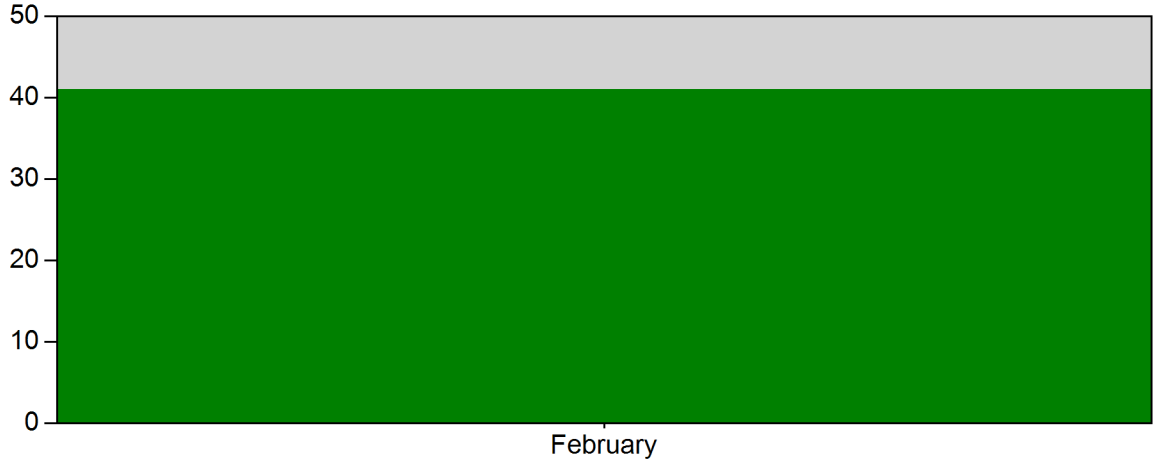

## Incidents by Month for Month Range

Start Month: February | End Month: February | Year: 2023

MONTH	INCIDENTS
February	41

Only REVIEWED incidents included