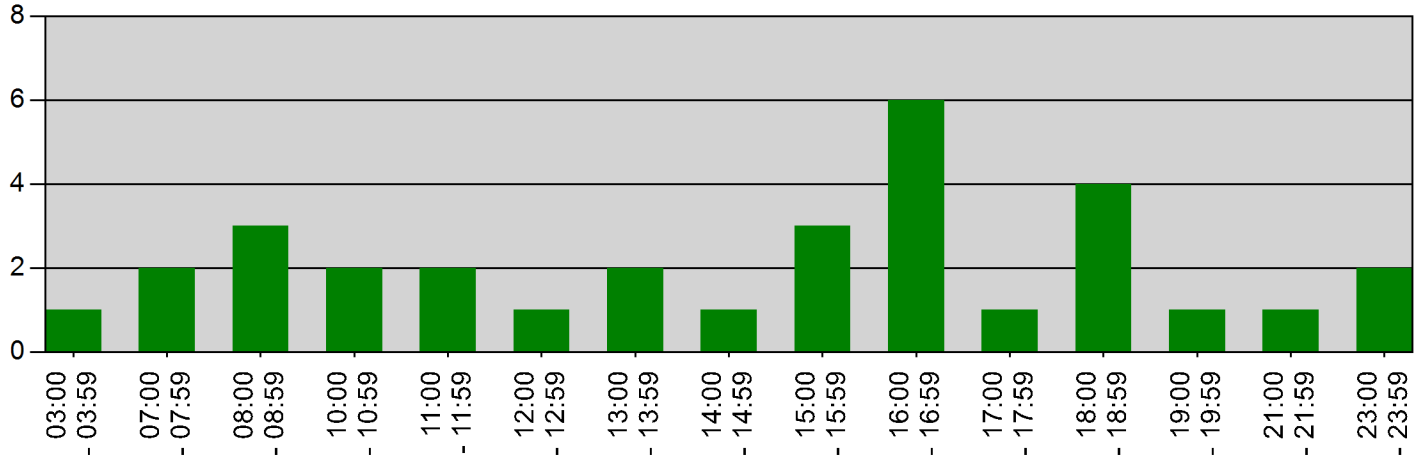

Northern York County Fire Rescue and Emergency Services

Dillsburg, PA

This report was generated on 6/2/2023 6:57:37 AM

Incidents by Hour for Date Range

Start Date: 05/01/2023 | End Date: 05/31/2023

HOURL	# of CALLS
03:00 - 03:59	1
07:00 - 07:59	2
08:00 - 08:59	3
10:00 - 10:59	2
11:00 - 11:59	2
12:00 - 12:59	1
13:00 - 13:59	2
14:00 - 14:59	1
15:00 - 15:59	3
16:00 - 16:59	6
17:00 - 17:59	1
18:00 - 18:59	4
19:00 - 19:59	1
21:00 - 21:59	1
23:00 - 23:59	2