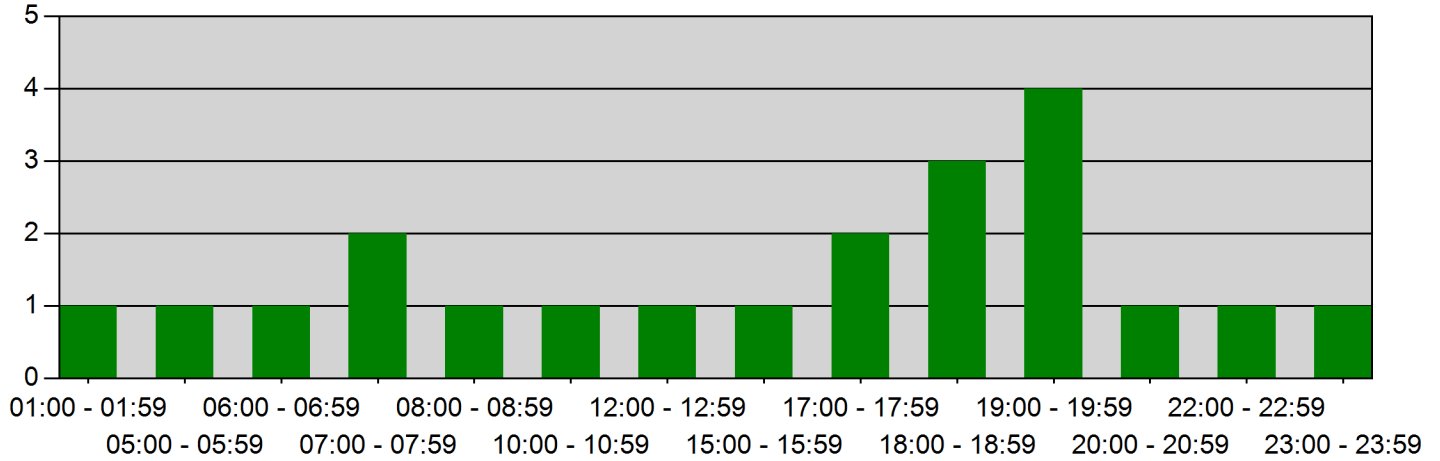

Northern York County Fire Rescue and Emergency Services

Dillsburg, PA

This report was generated on 9/4/2023 2:11:43 PM

Incidents by Hour for Date Range

Start Date: 08/01/2023 | End Date: 08/31/2023

HOUR	# of CALLS
01:00 - 01:59	1
05:00 - 05:59	1
06:00 - 06:59	1
07:00 - 07:59	2
08:00 - 08:59	1
10:00 - 10:59	1
12:00 - 12:59	1
15:00 - 15:59	1
17:00 - 17:59	2
18:00 - 18:59	3
19:00 - 19:59	4
20:00 - 20:59	1
22:00 - 22:59	1
23:00 - 23:59	1