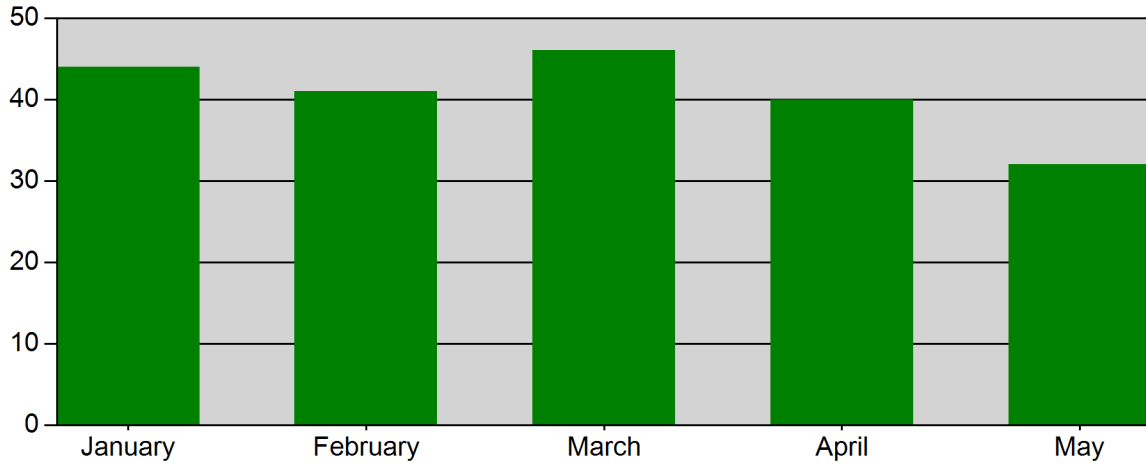

Northern York County Fire Rescue and Emergency Services

Dillsburg, PA

This report was generated on 6/2/2023 6:56:56 AM

Incidents by Month for Month Range

Start Month: January | End Month: May | Year: 2023

MONTH	INCIDENTS
January	44
February	41
March	46
April	40
May	32

Only REVIEWED incidents included